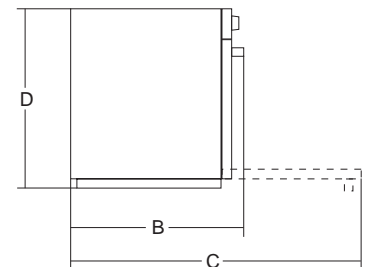

watt		Mhz	n.	min.	lit	mm	mm	mm	mm	mm	kg	kg	
NE1840	1ph	3.200	1.800 / 900 / 340 / 170	2.450	4x450W	60 / 60 / 60 / 60	44	565x330 h.250	1 GN	650	526	850	471	54	58
NE1880	1ph	3.200	1.800 / 900 / 340 / 170	2.450	4x450W	15 / 15 / 60 / 60	44	565x330 h.250	1 GN	650	526	850	471	54	58
NE 2140	3ph	3.650	2.100 / 1.050 / 340 / 170	2.450	4x525W	60 / 60 / 60 / 60	44	565x330 h.250	1 GN	650	526	850	471	54	58
NE 3240	3ph	4.960	3.200 / 1.600 / 340 / 170	2.450	4x800W	60 / 60 / 60 / 60	44	565x330 h.250	1 GN	650	526	850	471	54	58