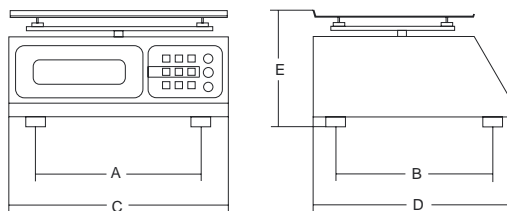

MINNEAPOLIS 20/2-5

- precision 2 gr. until 4 kg
- precision 5 gr. from 4 kg to 20 kg.

MINNEAPOLIS 40/5-10

- precision 5 gr. until 8 kg
- precision 10 gr. from 8 kg to 40 kg.

MINNEAPOLIS 30/1

- Digital portable scales for the kitchen or precision work.
- Stainless steel tray.
- Large digital back lit display.
- Powered by rechargeable batteries.
- Piece counter option.
- Max weight 30 Kg division 1 g.
- Battery loading transformer included.

Warning! Scales for internal use not approved for sale.

MINNEAPOLIS 30/1

				A	B	C	D	E			
	watt/HP	g	mm	mm	mm	mm	mm	mm	kg	mm	kg
Minneapolis 10/2 Inox	10	2	240x180	160	160	248	253	132	3.5	320x320x190	4.5
Minneapolis 20/2-5 Inox	20	2-5	240x180	160	160	248	253	132	3.5	320x320x190	4.5
Minneapolis 40/5-10 Inox	40	5-10	240x180	160	160	248	253	132	3.5	320x320x190	4.5
Minneapolis 30/1	30	1	255x185	190	172	255	300	110	3.8	310x355x145	4.5