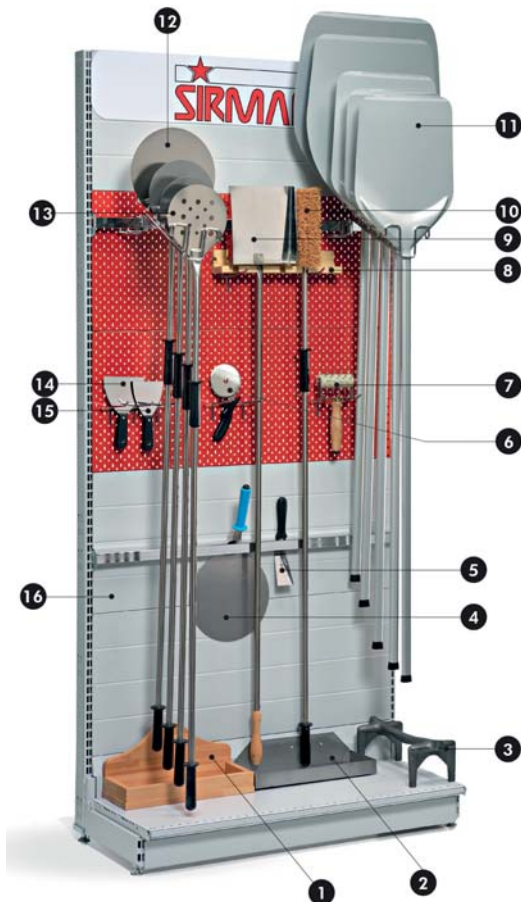

# PIZZA

accessori per la pizza  
pizza accessories

- Aluminium shovels, light and handy (11):
  - cm 30x33 h.170
  - cm 33x33 h.170
  - cm 36x36 h.170
  - cm 45x45 h.170
  - cm 50x50 h.170
- Stainless steel little shovels with anti-burn anatomic. available in two versions:

#### Normal (12):

- cm  $\varnothing$  16 h.170
- cm  $\varnothing$  18 h.170
- cm  $\varnothing$  20 h.170
- cm  $\varnothing$  26 h.170

#### Punched (13):

- cm  $\varnothing$  16 h.170
- cm  $\varnothing$  18 h.170
- cm  $\varnothing$  20 h.170

- Dustpan ash collecting h.170 (9)
- Natural fibre long-hoedled scrubbing-brush (10)
- Wall support to hanger 3 little shovels and 2 shovel
- Wall support to hang little shovels
- Column support to hang shovels pizza (18)
- Wall support to stand shovels (17)
- Wooden case to stand shovels (1)
- Stainless steel case to stand shovels (2)
- Firedog for firewood (3)
- Aluminium alloy puff-pierce (7)
- "Cacciapizza" pizza server shovel (4)
- Pizza cutter roller d. 90 mm (6)
- Stainless steel spatula cm 10 (15)
- Stainless steel spatula cm 12 (14)
- "Paletta Servipizza" pizza server, stainless steel cm (5)
- Polyethylene cutting board  $\varnothing$  cm 33
- Polyethylene cutting board  $\varnothing$  cm 40
- Polyethylene cutting board  $\varnothing$  cm 50
- Pizza accessories exhibitor (16)

- Pale in alluminio leggere e maneggevoli (11):
  - cm 30x33 h.170
  - cm 33x33 h.170
  - cm 36x36 h.170
  - cm 45x45 h.170
  - cm 50x50 h.170
- Palini in acciaio inox con impugnatura anatomica antiscottamento, disponibili in due modelli: