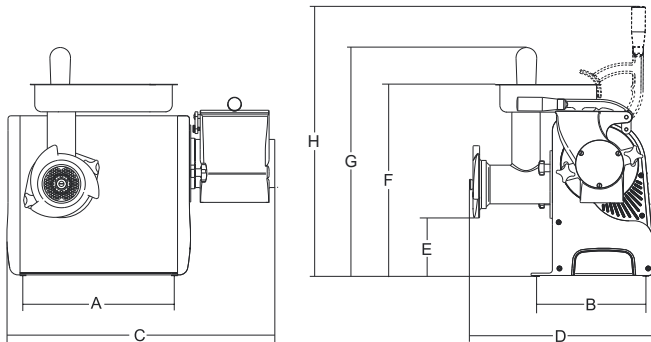

### Versione CE con:

- Comandi 24 volt con NVR.
- Dispositivo di sicurezza su vaschetta raccolta formaggio.
- Dispositivo di sicurezza sul pressore grattugia.
- Anodized aluminum body and ABS shockproof sides.
- Generous ventilated motor.
- reduction system in an oil bath gears.
- hardened and ground helical gears.
- mincer mouth and mouth easily removable without tools grating.
- Mouth stainless steel AISI 304 meat grinder (or aluminum on mod. 22).
- S7steel plate and knife.
- Mouth Aluminum grater large capacity polished.
- Capacious and practical bath product collection in transparent plexiglass.
- Stainless steel separable roller.
- Controls with standard reverse gear.

### CE version with:

- 24 volt controls and NVR device.
- Safety microswitch on the receiving tray.
- Safety microswitch on the lever.

|                      |                            |         |            |      | A   | B   | C   | D   | E   | F   | G   | H   |    |             |    |
|----------------------|----------------------------|---------|------------|------|-----|-----|-----|-----|-----|-----|-----|-----|----|-------------|----|
|                      | watt/HP                    |         | Kg/10 min. | ø mm | mm  | mm  | mm  | mm  | mm  | mm  | mm  | mm  | kg | mm          | kg |
| <b>TCG 12 Dakota</b> | 1ph 750/1<br>3ph 1.100/1,5 | 1ph/3ph | 95         | 4.5  | 310 | 225 | 560 | 360 | 130 | 415 | 495 | 575 | 29 | 630x430x450 | 33 |
| <b>TCG 22 Dakota</b> | 1ph 750/1<br>3ph 1.100/1,5 | 1ph/3ph | 120        | 4.5  | 310 | 225 | 560 | 360 | 115 | 415 | 495 | 575 | 31 | 630x430x450 | 35 |